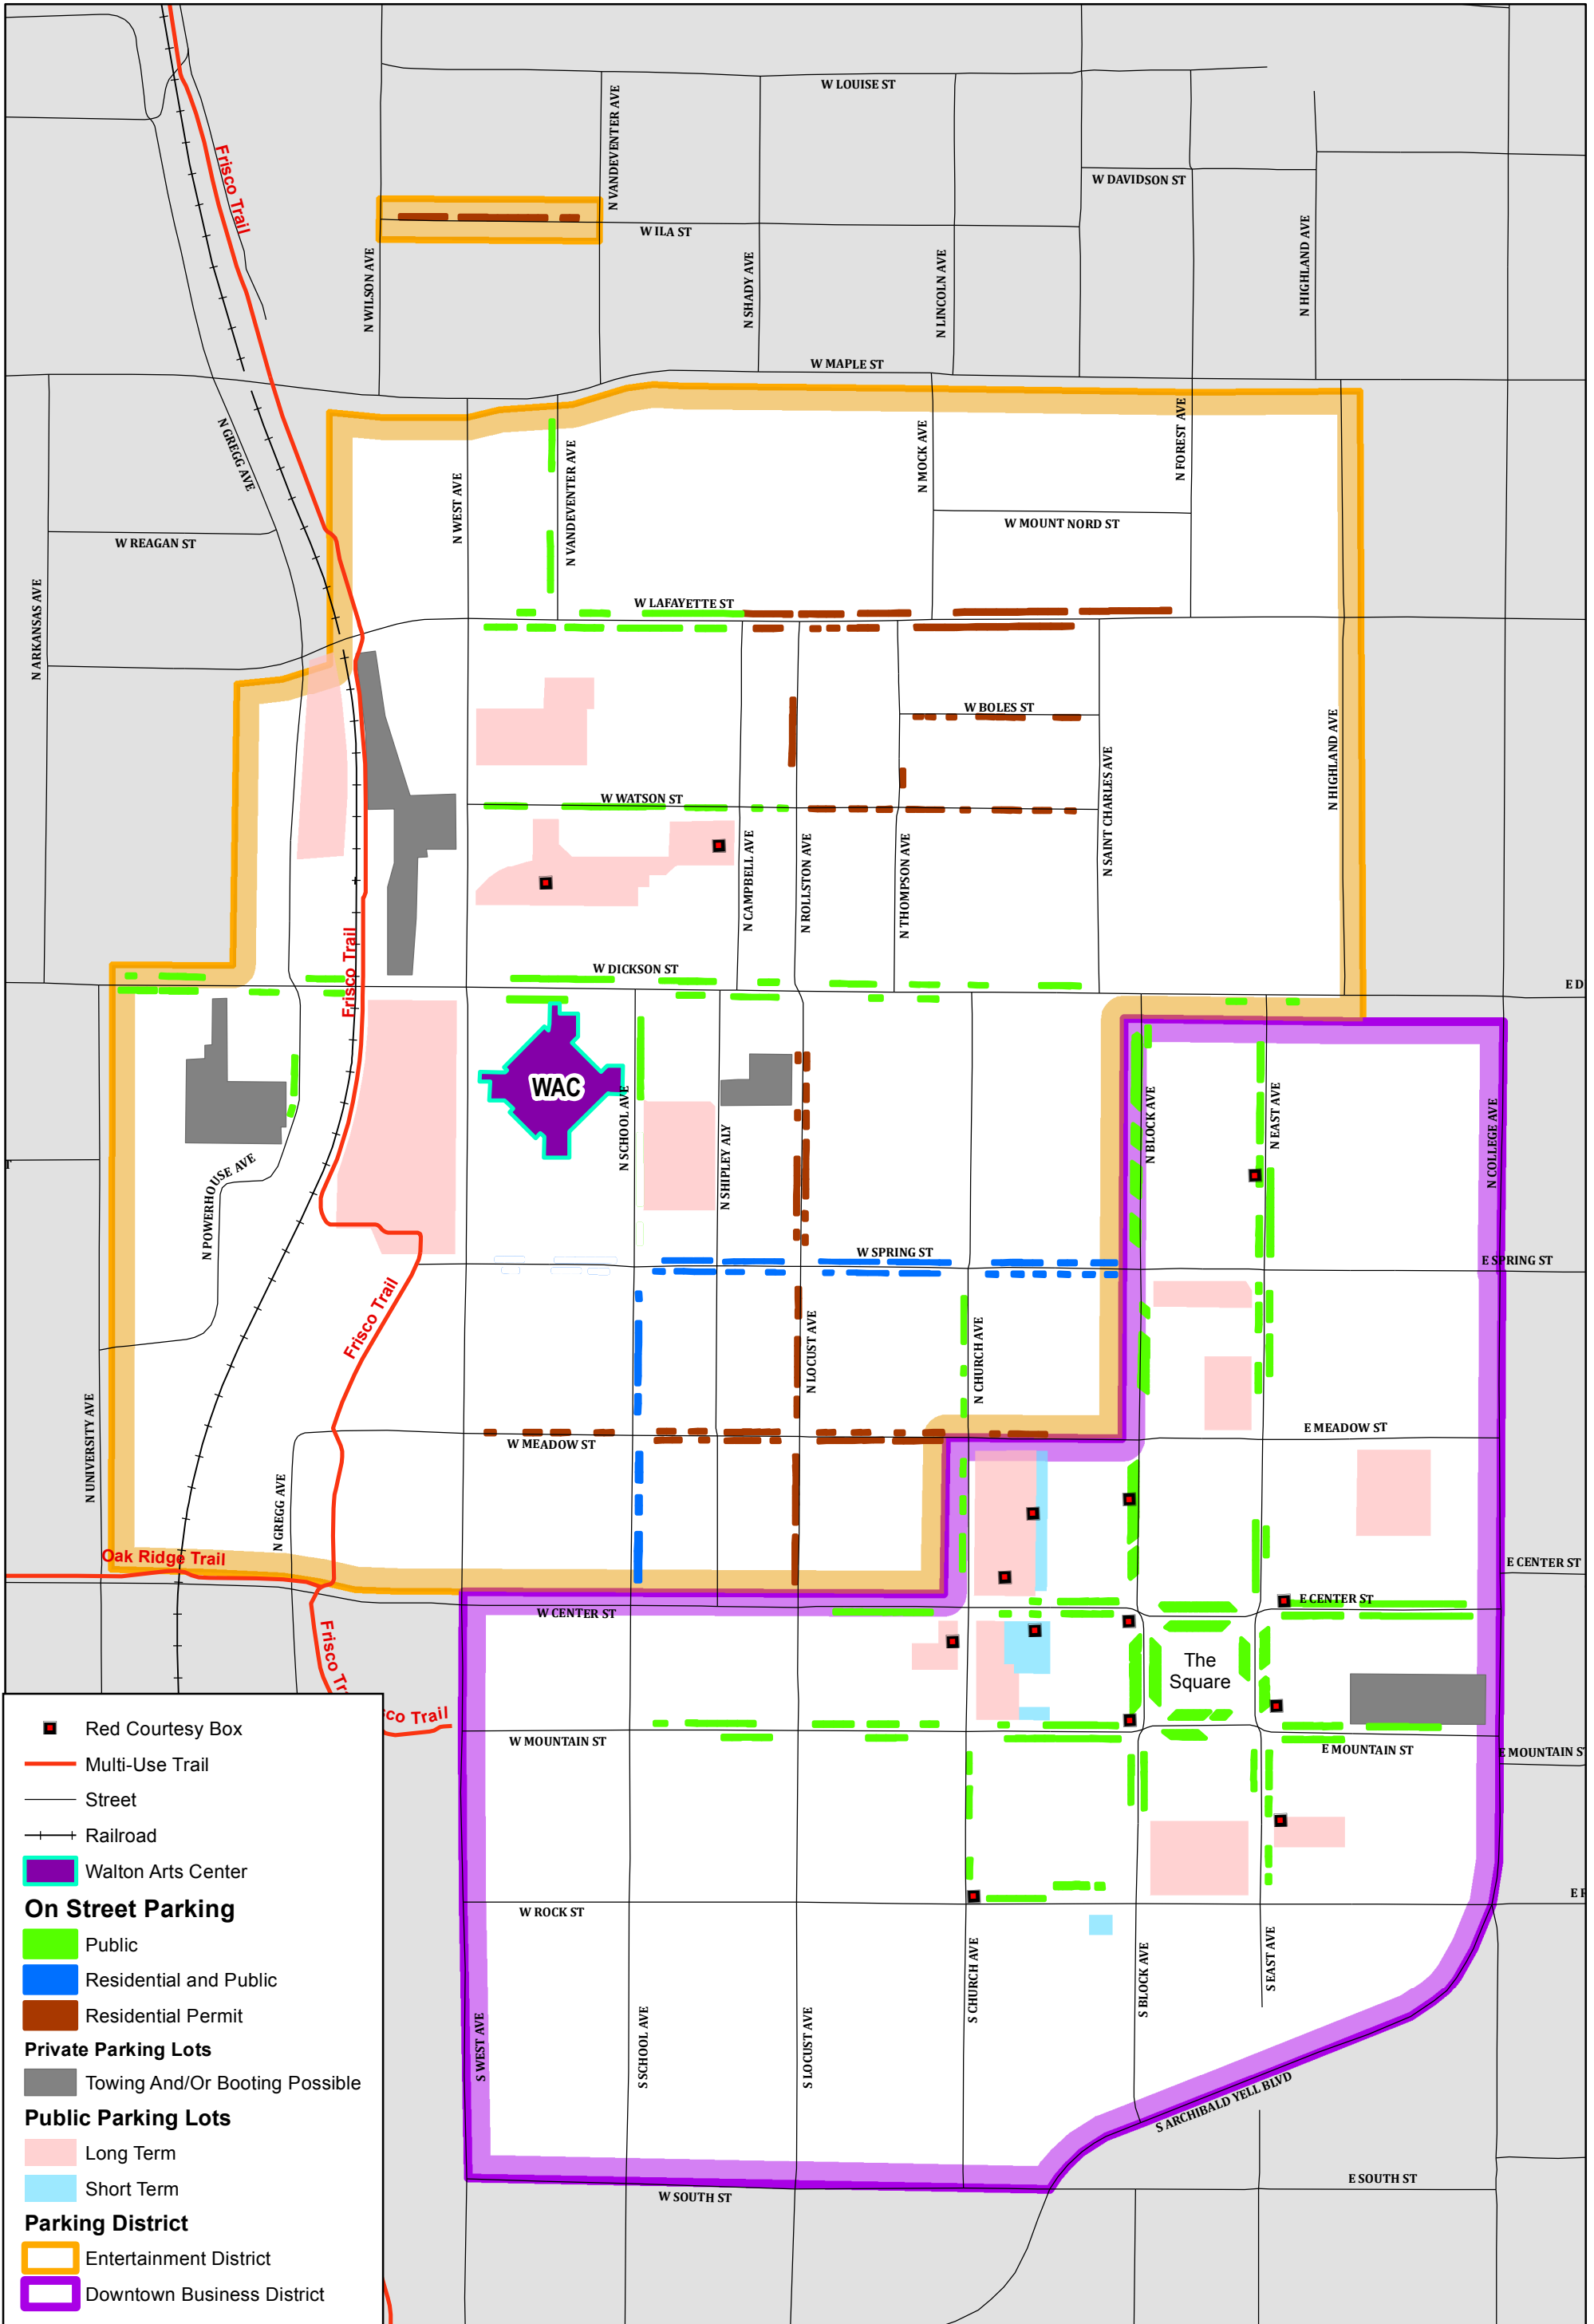

Entertainment & Downtown Business Districts Parking

Date: 10/21/2014

Document Path: G:\GIS2\Projects\2013\Parking--Proposed change 20110225\Map\Final_Maps\Overall.mxd